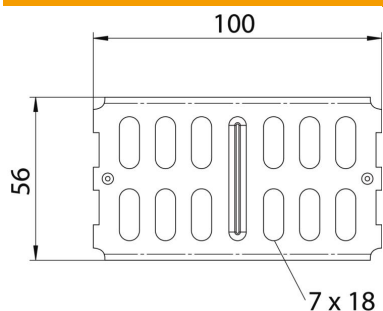

## Straight connector A2

Item number: 6067654

Straight connector for straight connection of cable trays and fittings with a side height of 60 mm.

Including appropriate fastening material.

**A2** Stainless steel

### Master data

Item number	6067654
Type	RLVK 60 A2
Description 1	Straight connector
Description 2	for cable tray
Manufacturer	OBO
Dimension	60x100
Colour	stainless steel
Material	Stainless steel 1.4301
Surface	Bright, treated
Surface standard	
Smallest sales unit	10
Unit of quantity	Piece
Weight	9.78 kg
Weight unit	kg/100 pc.
CO2 Footprint (GWP) Cradle-to-Gate	0,5964 kg CO2e / 1 Piece

### Dimensions

Dimension	100 x 56
Length	100 mm
Width	3.5 mm
Height	56 mm
Height	2 in
Plate thickness	2 mm