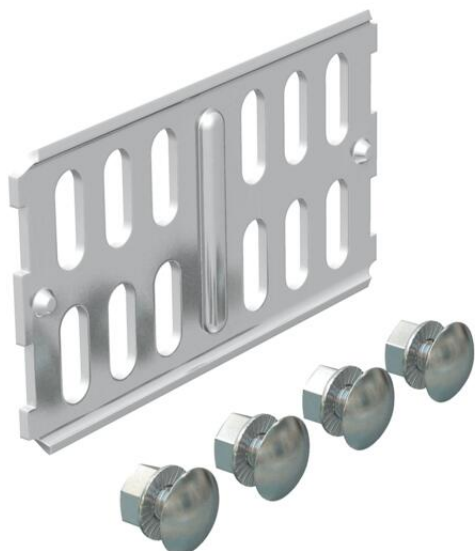

## Straight connector A2

Item number: 6067654

Straight connector for straight connection of cable trays and fittings with a side height of 60 mm.

Including appropriate fastening material.

**A2** Stainless steel

### Master data

Item number	6067654
Type	RLVK 60 A2
Description 1	Straight connector
Description 2	for cable tray
Manufacturer	OBO
Dimension	60x100
Colour	stainless steel
Material	Stainless steel 1.4301
Surface	Bright, treated
Surface standard	
Smallest sales unit	10
Unit of quantity	Piece
Weight	9.78 kg
Weight unit	kg/100 pc.
CO2 Footprint (GWP) Cradle-to-Gate	0,5964 kg CO2e / 1 Piece

### Dimensions

Dimension	100 x 56
Length	100 mm
Width	3.5 mm
Height	56 mm
Height	2 in
Plate thickness	2 mm

### Technical data

Version for	Straight connector
Maintain electrical functions	no
Suitable for mesh cable tray	no
Suitable for cable ladder	no
Suitable for cable tray	yes
Suitable for cable tray system height	60 mm
Adjustable connector, horizontal	no
Articulated connector, vertical	no
Rustproof steel, pickled	no
Connection type	Screw connector