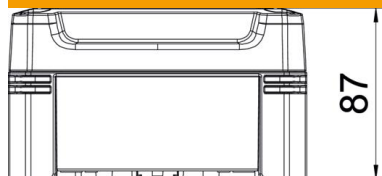

Junction box according to EN 60670. Impact resistance IK09 according to EN 50102. Protection rating IP67 according to EN 60529.

PC Polycarbonate

Master data

Item number	2005532
Type	X06C LGR-TR
Description 1	Empty Enclosure
Description 2	with transparent lid
Manufacturer	OBO
Dimension	150x116x86
Colour	Grey / transparent
Material	Polycarbonate
Smallest sales unit	1
Unit of quantity	Piece
Weight	33.1 kg
Weight unit	kg/100 pc.
CO2 Footprint (GWP) Cradle-to-Gate	1,5589 kg CO2e / 1 Piece

Technical data sheet

Empty housing X 06

Item number: 2005532

Dimensions

Length	151 mm
Width	117 mm
Height	86 mm

Technical data

Extension option	no
Cover fastening	Screwed
Shape	Rectangular
Suitable for outdoor use	yes
Clear internal dimensions	137x105x68 mm
with lid	yes
Mounting type	Surface-mounted
Protection rating	IP67
Protection rating IK code	IK09
Protection class	II
Permitted temperature range, max.	60 °C
Permitted temperature range, min.	-5 °C
Transparent lid	yes
Weatherproof	yes