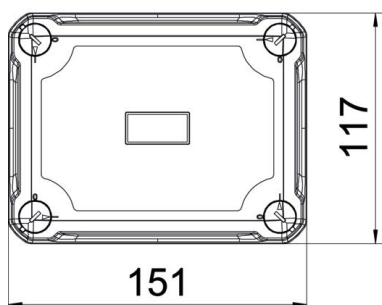

Technical data sheet

Empty housing X 06

Item number: 2005532

Junction box for the connection of cables and lines indoors and in outdoor areas. Rectangular design without entries. Suitable for wall and ceiling mounting with the option to fasten outside, inside or to mount via the corner domes. Particularly impact resistant with IK09. Transparent cover with quick lock, sealable. Made from halogen-free and UV-resistant materials.

Junction box according to EN 60670. Impact resistance IK09 according to EN 50102. Protection rating IP67 according to EN 60529.

PC Polycarbonate

Master data

Item number	2005532
Type	X06C LGR-TR
Description 1	Empty Enclosure
Description 2	with transparent lid
Manufacturer	OBO
Dimension	150x116x86
Colour	Grey / transparent
Material	Polycarbonate
Smallest sales unit	1
Unit of quantity	Piece
Weight	33.1 kg
Weight unit	kg/100 pc.
CO2 Footprint (GWP) Cradle-to-Gate	1,5589 kg CO2e / 1 Piece

Technical data sheet

Empty housing X 06

Item number: 2005532

Dimensions

Length	151 mm
Width	117 mm
Height	86 mm

Technical data

Extension option	no
Cover fastening	Screwed
Shape	Rectangular
Suitable for outdoor use	yes
Clear internal dimensions	137x105x68 mm
with lid	yes
Mounting type	Surface-mounted
Protection rating	IP67
Protection rating IK code	IK09
Protection class	II
Permitted temperature range, max.	60 °C
Permitted temperature range, min.	-5 °C
Transparent lid	yes
Weatherproof	yes