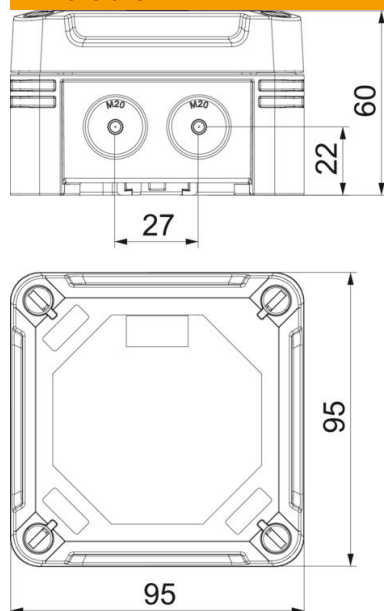

Technical data sheet

Junction box X 01

Item number: 2005050

Junction box for the connection of cables and lines indoors and in outdoor areas. Square design with knock-out entries. Suitable for wall and ceiling mounting with the option to fasten outside, inside or to mount via the corner domes. Particularly impact resistant with IK09. Transparent cover with quick lock, sealable. Made from halogen-free and UV-resistant materials.

PC Polycarbonate

Master data

Item number	2005050
Type	X01 LGR-TR
Description 1	Junction box
Description 2	with transparent lid
Manufacturer	OBO
Dimension	95x95x60
Colour	Grey / transparent
Material	Polycarbonate
Smallest sales unit	1
Unit of quantity	Piece
Weight	16 kg
Weight unit	kg/100 pc.
CO2 Footprint (GWP) Cradle-to-Gate	0,7549 kg CO2e / 1 Piece

Technical data sheet

Junction box X 01

Item number: 2005050

Dimensions

Length	95 mm
Width	95 mm
Height	60 mm

Technical data

Expandable	yes
No. of entries	7
Type of entry	Cuttable stepped membrane
Type of housing penetration	Pre-marking
Measured insulation voltage V_i	750 V
Equipment	Without
Cover	Transparent
Cover fastening	Screwed
Entry from rear	no
Entries	7 x Ø20
Explosion-tested version	no
Flame-resistant	acc. to VDE 0471/DIN 695 Part 2-1, test temperature 650°C
Shape	Square
Fibre-glass reinforced	yes
Halogen-free	yes
Clear internal dimensions	85x85x45 mm
Max. Conductor cross-section	1.5 mm ²
With screening	no
with lid	yes
Mounting type	Wall/ceiling mounting
Nominal cross-section, max.	1.5 mm ²
Nominal cross-section, min.	0.8 mm ²
Nominal voltage	750 V
Sealable	yes
Impact-resistant	yes
Protection rating	IP67
Protection rating IK code	IK09

Technical data sheet

Junction box X 01

Item number: 2005050

Technical data

Permitted temperature range, max.	60 °C
Permitted temperature range, min.	-5 °C
Transparent lid	yes
Weatherproof	yes