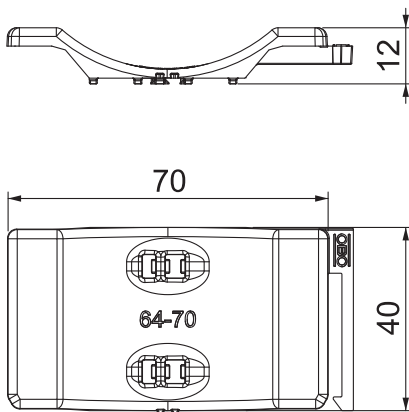

## Universal counter-trough, plastic

Item no. 1198070

Regardless of the type of rail, the counter-trough can be used by applying it onto one side of the clamp clip. Due to an intelligent contour on the backside, the counter-trough can be combined to a double trough. Retrofitting possible without the need to dismantle.

### Master data

Item no.	1198070
Type	2058UW 70 LGR
Description 1	Counter-trough
Description 2	combinable with double trough
Available from	15.05.2019
Dimension	64-70mm
Colour	Light grey
RAL number	7035
Material	Polypropylene
Material symbol	PP
Smallest sales unit (VG)	25 Piece
Weight	0,96 kg/100 pc.

### Technical data

Dimension B	75,50 mm
Dimension H	12,30 mm
Dimension L	40,00 mm
Counter-trough/clip version	Counter-trough
Suitable for max. cable diameter	70,00 mm
Clamping range D	64,00 - 70,00 mm