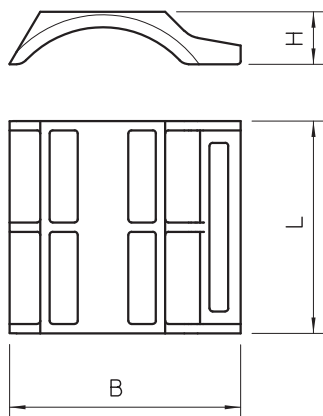

Technical data sheet

Counter-trough, plastic, universal

Item no. 1197525

Irrespective of the rail, universally applicable by pushing onto a limb of the BBS clamp clip.

PP Polypropylene

Master data

Item no.	1197525
Type	2058FW 52 LGR
Description 1	Counter-trough
Dimension	46-52mm
Colour	Light grey
RAL number	7035
Material	Polypropylene
Material symbol	PP
Smallest sales unit (VG)	100 Piece
Weight	0,42 kg/100 pc.

Technical data

Dimension B	51,50 mm
Dimension H	9,80 mm
Dimension L	40,00 mm
Counter-trough/clip version	Counter-trough
Suitable for max. cable diameter	52,00 mm
Halogen-free	<input checked="" type="checkbox"/>
Clamping range D	46,00 - 52,00 mm