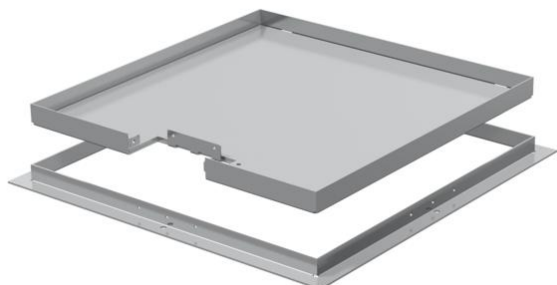

# Technical data sheet

Frame cassette for cord outlet, RKS, nominal size 350-3,  
stainless steel

Item number: 7406530

Frame cassette for cord outlet, for UZD350-3, for the installation of accessories  
in dry or wet-cleaned floors for indoor use.

## Master data

Item number	7406530
Type	RKS V3 20
Description 1	Frame cassette
Description 2	for cord outlet
Manufacturer	OBO
Dimension	383x383x20
Material	Stainless steel, grade 354/1
Smallest sales unit	1
Unit of quantity	Piece
Weight	742.3 kg
Weight unit	kg/100 pc.

# Technical data sheet

Frame cassette for cord outlet, RKS, nominal size 350-3,  
stainless steel

Item number: 7406530

## Dimensions

Dimension A	424 mm
Dimension B	388 mm
Dimension C	382 mm
Dimension h	20 mm