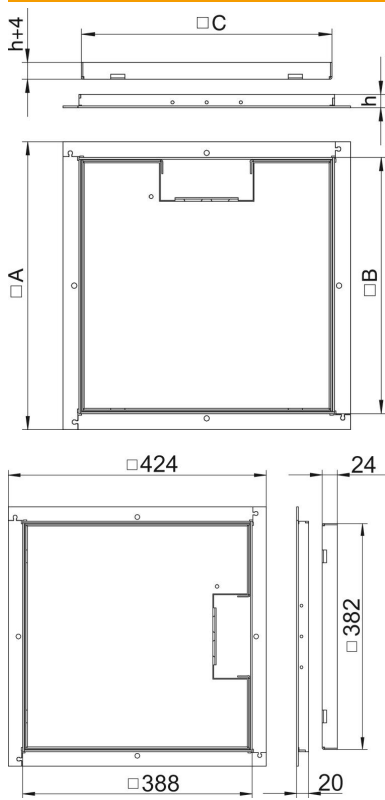

# Technical data sheet

Frame cassette for cord outlet, RKS, nominal size 350-3,  
stainless steel

Item number: 7406530

Frame cassette for cord outlet, for UZD350-3, for the installation of accessories  
in dry or wet-cleaned floors for indoor use.

## Master data

Item number	7406530
Type	RKS V3 20
Description 1	Frame cassette
Description 2	for cord outlet
Manufacturer	OBO
Dimension	383x383x20
Material	Stainless steel, grade 354/1
Smallest sales unit	1
Unit of quantity	Piece
Weight	742.3 kg
Weight unit	kg/100 pc.

# Technical data sheet

Frame cassette for cord outlet, RKS, nominal size 350-3,  
stainless steel

Item number: 7406530

## Dimensions

Dimension A	424 mm
Dimension B	388 mm
Dimension C	382 mm
Dimension h	20 mm