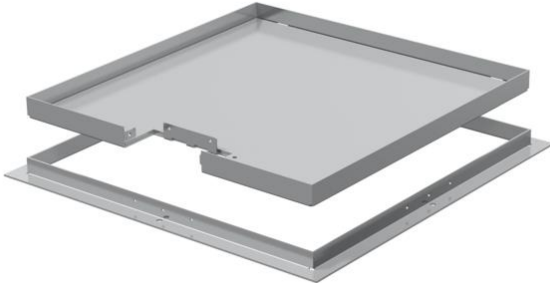

# Technical data sheet

Frame cassette for cord outlet, RKS, nominal size 250-3,  
stainless steel

Item number: 7406558

Frame cassette for cord outlet, for UZD250-3, for the installation of accessories  
in dry or wet-cleaned floors for indoor use.

## Master data

Item number	7406558
Type	RKS 2V2 25
Description 1	Frame cassette
Description 2	for cord outlet
Manufacturer	OBO
Dimension	282x282x25
Material	Stainless steel, grade 354/1
Smallest sales unit	1
Unit of quantity	Piece
Weight	432.8 kg
Weight unit	kg/100 pc.

# Technical data sheet

Frame cassette for cord outlet, RKS, nominal size 250-3,  
stainless steel

Item number: 7406558

## Dimensions

Dimension A	324 mm
Dimension B	288 mm
Dimension C	282 mm
Dimension h	25 mm