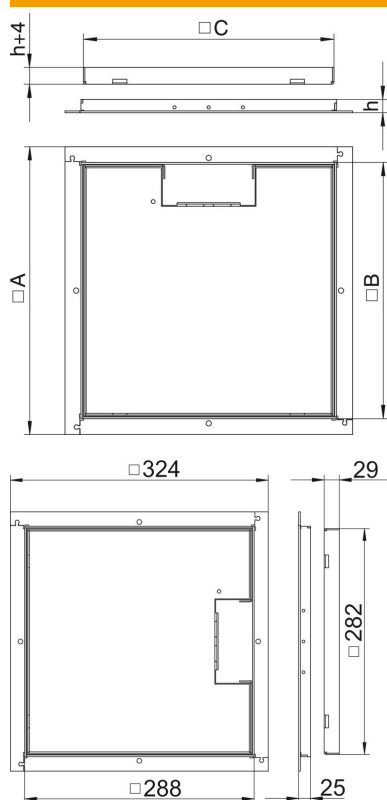

# Technical data sheet

Frame cassette for cord outlet, RKS, nominal size 250-3,  
stainless steel

Item number: 7406558

Frame cassette for cord outlet, for UZD250-3, for the installation of accessories  
in dry or wet-cleaned floors for indoor use.

## Master data

Item number	7406558
Type	RKS 2V2 25
Description 1	Frame cassette
Description 2	for cord outlet
Manufacturer	OBO
Dimension	282x282x25
Material	Stainless steel, grade 354/1
Smallest sales unit	1
Unit of quantity	Piece
Weight	432.8 kg
Weight unit	kg/100 pc.

# Technical data sheet

Frame cassette for cord outlet, RKS, nominal size 250-3,  
stainless steel

Item number: 7406558

## Dimensions

Dimension A	324 mm
Dimension B	288 mm
Dimension C	282 mm
Dimension h	25 mm