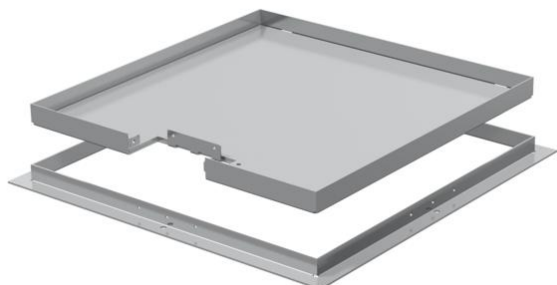

Technical data sheet

Frame cassette for cord outlet, RKS, nominal size 250-3,
stainless steel

Item number: 7406554

Frame cassette for cord outlet, for UZD250-3, for the installation of accessories
in dry or wet-cleaned floors for indoor use.

VA Stainless steel, grade 354/1

Master data

Item number	7406554
Type	RKS 2V2 20
Description 1	Frame cassette
Description 2	for cord outlet
Manufacturer	OBO
Dimension	282x282x20
Material	Stainless steel, grade 354/1
Smallest sales unit	1
Unit of quantity	Piece
Weight	417.5 kg
Weight unit	kg/100 pc.

Technical data sheet

Frame cassette for cord outlet, RKS, nominal size 250-3,
stainless steel

Item number: 7406554

Dimensions

Dimension A	324 mm
Dimension B	288 mm
Dimension C	282 mm
Dimension h	20 mm

Technical data