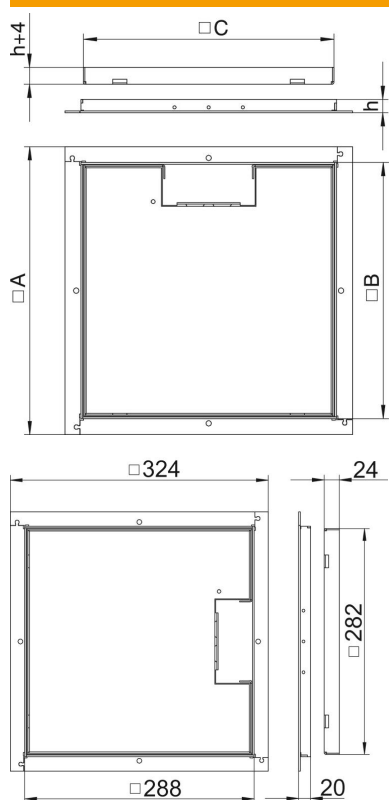

Technical data sheet

Frame cassette for cord outlet, RKS, nominal size 250-3,
stainless steel

Item number: 7406554

Frame cassette for cord outlet, for UZD250-3, for the installation of accessories
in dry or wet-cleaned floors for indoor use.

VA Stainless steel, grade 354/1

Master data

Item number	7406554
Type	RKS 2V2 20
Description 1	Frame cassette
Description 2	for cord outlet
Manufacturer	OBO
Dimension	282x282x20
Material	Stainless steel, grade 354/1
Smallest sales unit	1
Unit of quantity	Piece
Weight	417.5 kg
Weight unit	kg/100 pc.

Technical data sheet

Frame cassette for cord outlet, RKS, nominal size 250-3,
stainless steel

Item number: 7406554

Dimensions

Dimension A	324 mm
Dimension B	288 mm
Dimension C	282 mm
Dimension h	20 mm

Technical data