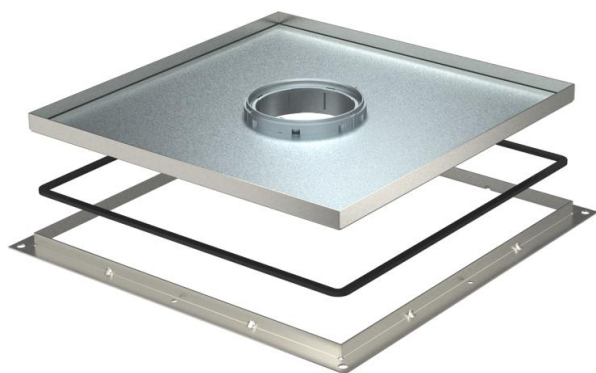

Technical data sheet

Frame cassette for tube body, RKF, nominal size 350-3,
stainless steel

Item number: 7409418

Frame cassette for tube body, for UZD350-3, for the installation of accessories in dry or wet-cleaned floors for indoor use.

VA Stainless steel, grade 354/1

Master data

Item number	7409418
Type	RKF3 V3 25
Description 1	Frame cassette
Description 2	for tube
Manufacturer	OBO
Dimension	383x383x25
Material	Stainless steel, grade 354/1
Smallest sales unit	1
Unit of quantity	Piece
Weight	761.4 kg
Weight unit	kg/100 pc.

Technical data sheet

Frame cassette for tube body, RKF, nominal size 350-3,
stainless steel

Item number: 7409418

Dimensions

Dimension A	424 mm
Dimension B	388 mm
Dimension C	382 mm
Dimension h	25 mm

Technical data