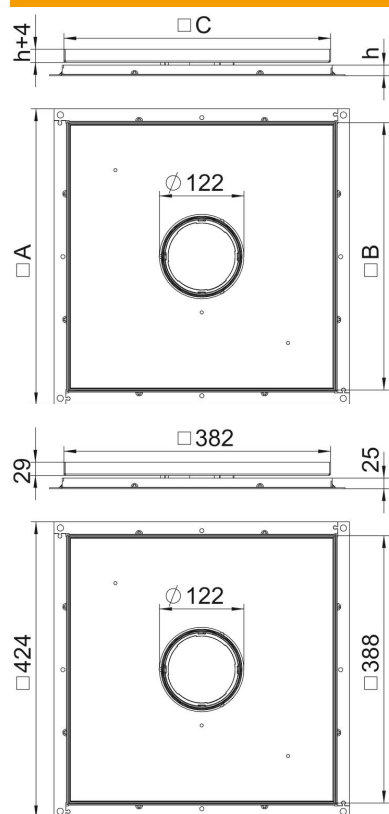

Technical data sheet

Frame cassette for tube body, RKF, nominal size 350-3,
stainless steel

Item number: 7409418

Frame cassette for tube body, for UZD350-3, for the installation of accessories in dry or wet-cleaned floors for indoor use.

VA Stainless steel, grade 354/1

Master data

Item number	7409418
Type	RKF3 V3 25
Description 1	Frame cassette
Description 2	for tube
Manufacturer	OBO
Dimension	383x383x25
Material	Stainless steel, grade 354/1
Smallest sales unit	1
Unit of quantity	Piece
Weight	761.4 kg
Weight unit	kg/100 pc.

Technical data sheet

Frame cassette for tube body, RKF, nominal size 350-3,
stainless steel

Item number: 7409418

Dimensions

Dimension A	424 mm
Dimension B	388 mm
Dimension C	382 mm
Dimension h	25 mm

Technical data