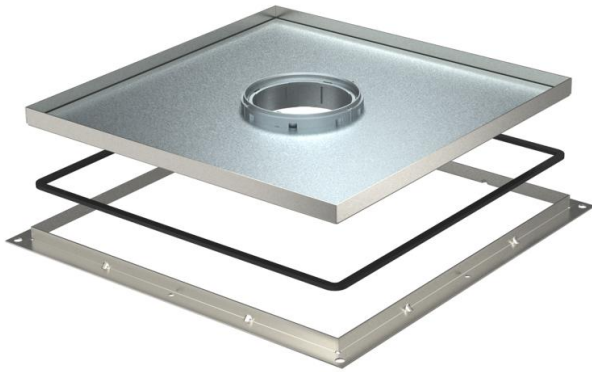

Technical data sheet

Frame cassette for tube body, RKF, nominal size 350-3,
stainless steel

Item number: 7409416

Frame cassette for tube body, for UZD350-3, for the installation of accessories in
dry or wet-cleaned floors for indoor use.

VA

Stainless steel, grade 354/1

Master data

Item number	7409416
Type	RKF3 V3 20
Description 1	Frame cassette
Description 2	for tube
Manufacturer	OBO
Dimension	383x383x20
Material	Stainless steel, grade 354/1
Smallest sales unit	1
Unit of quantity	Piece
Weight	739 kg
Weight unit	kg/100 pc.

Technical data sheet

Frame cassette for tube body, RKF, nominal size 350-3,
stainless steel

Item number: 7409416

Dimensions

Dimension A	424 mm
Dimension B	388 mm
Dimension C	382 mm
Dimension h	20 mm

Technical data

Number of cable outlets	1
Cable outlet version	Lowerable tube body
Floor care	Wet
Suitable for	Underfloor socket structure
Device support to accept mounting boxes	no