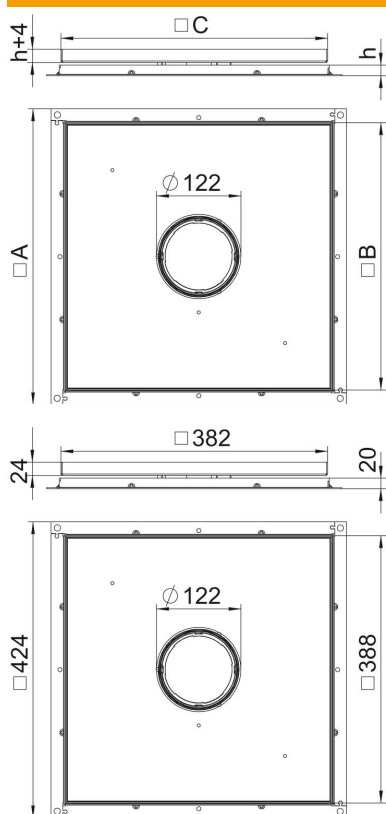

Technical data sheet

Frame cassette for tube body, RKF, nominal size 350-3,
stainless steel

Item number: 7409416

Frame cassette for tube body, for UZD350-3, for the installation of accessories in
dry or wet-cleaned floors for indoor use.

VA

Stainless steel, grade 354/1

Master data

Item number	7409416
Type	RKF3 V3 20
Description 1	Frame cassette
Description 2	for tube
Manufacturer	OBO
Dimension	383x383x20
Material	Stainless steel, grade 354/1
Smallest sales unit	1
Unit of quantity	Piece
Weight	739 kg
Weight unit	kg/100 pc.

Technical data sheet

Frame cassette for tube body, RKF, nominal size 350-3,
stainless steel

Item number: 7409416

Dimensions

Dimension A	424 mm
Dimension B	388 mm
Dimension C	382 mm
Dimension h	20 mm

Technical data