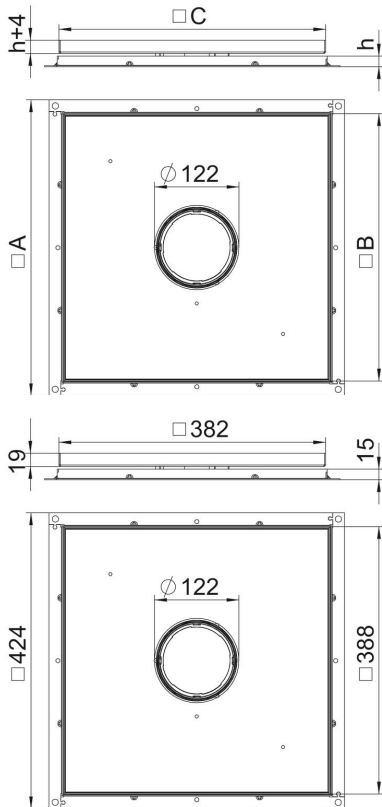

Technical data sheet

Frame cassette for tube body, RKF, nominal size 350-3,
stainless steel

Item number: 7409414

Frame cassette for tube body, for UZD350-3, for the installation of accessories in dry or wet-cleaned floors for indoor use.

VA Stainless steel, grade 354/1

Master data

Item number	7409414
Type	RKF3 V3 15
Description 1	Frame cassette
Description 2	for tube
Manufacturer	OBO
Dimension	383x383x15
Material	Stainless steel, grade 354/1
Smallest sales unit	1
Unit of quantity	Piece
Weight	716.6 kg
Weight unit	kg/100 pc.

Technical data sheet

Frame cassette for tube body, RKF, nominal size 350-3,
stainless steel

Item number: 7409414

Dimensions

Dimension A	424 mm
Dimension B	388 mm
Dimension C	382 mm
Dimension h	15 mm

Technical data