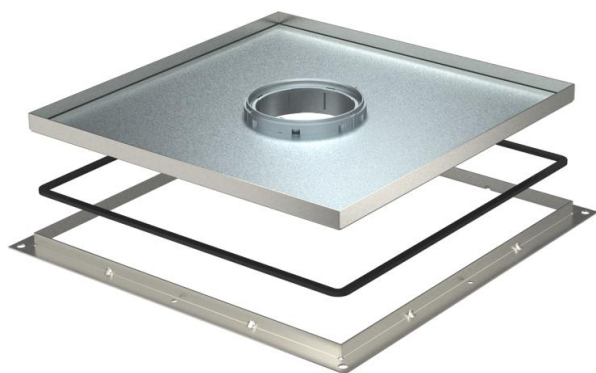

Technical data sheet

Frame cassette for tube body, RKF, nominal size 350-3,
stainless steel

Item number: 7409414

Frame cassette for tube body, for UZD350-3, for the installation of accessories in dry or wet-cleaned floors for indoor use.

VA Stainless steel, grade 354/1

Master data

Item number	7409414
Type	RKF3 V3 15
Description 1	Frame cassette
Description 2	for tube
Manufacturer	OBO
Dimension	383x383x15
Material	Stainless steel, grade 354/1
Smallest sales unit	1
Unit of quantity	Piece
Weight	716.6 kg
Weight unit	kg/100 pc.

Technical data sheet

Frame cassette for tube body, RKF, nominal size 350-3,
stainless steel

Item number: 7409414

Dimensions

Dimension A	424 mm
Dimension B	388 mm
Dimension C	382 mm
Dimension h	15 mm

Technical data