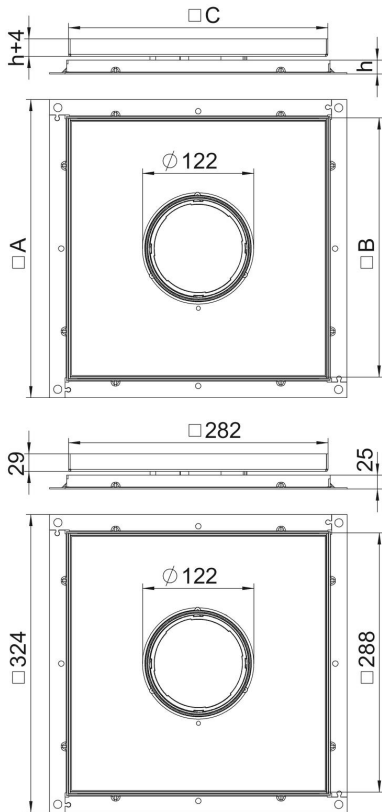

# Technical data sheet

Frame cassette for tube body, RKF, nominal size 250-3,  
stainless steel

Item number: 7409408

Frame cassette for tube body, for UZD250-3, for the installation of accessories in  
dry or wet-cleaned floors indoors.

## Master data

Item number	7409408
Type	RKF3 V2 25
Description 1	Frame cassette
Description 2	for tube
Manufacturer	OBO
Dimension	283x283x25
Material	Stainless steel, grade 354/1
Smallest sales unit	1
Unit of quantity	Piece
Weight	432.4 kg
Weight unit	kg/100 pc.

# Technical data sheet

Frame cassette for tube body, RKF, nominal size 250-3,  
stainless steel

Item number: 7409408

## Dimensions

Dimension A	324 mm
Dimension B	288 mm
Dimension C	282 mm
Dimension h	25 mm