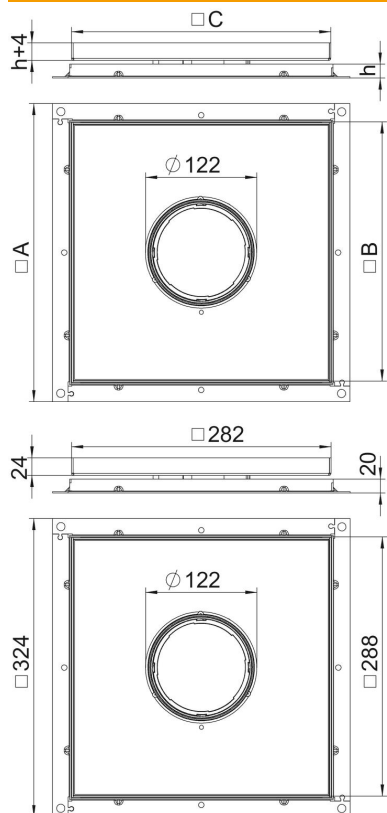

Technical data sheet

Frame cassette for tube body, RKF, nominal size 250-3,
stainless steel

Item number: 7409406

Frame cassette for tube body, for UZD250-3, for the installation of accessories in
dry or wet-cleaned floors indoors.

VA Stainless steel, grade 354/1

Master data

Item number	7409406
Type	RKF3 V2 20
Description 1	Frame cassette
Description 2	for tube
Manufacturer	OBO
Dimension	283x283x20
Material	Stainless steel, grade 354/1
Smallest sales unit	1
Unit of quantity	Piece
Weight	415.7 kg
Weight unit	kg/100 pc.

Technical data sheet

Frame cassette for tube body, RKF, nominal size 250-3,
stainless steel

Item number: 7409406

Dimensions

Dimension A	324 mm
Dimension B	288 mm
Dimension C	282 mm
Dimension h	20 mm

Technical data