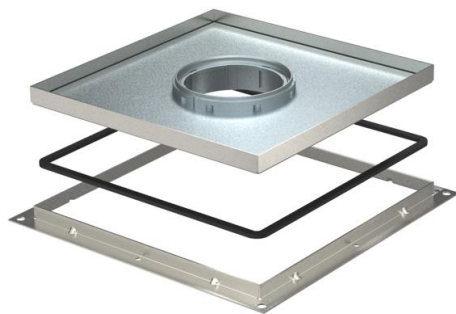

Technical data sheet

Frame cassette for tube body, RKF, nominal size 250-3,
stainless steel

Item number: 7409406

Frame cassette for tube body, for UZD250-3, for the installation of accessories in
dry or wet-cleaned floors indoors.

VA Stainless steel, grade 354/1

Master data

Item number	7409406
Type	RKF3 V2 20
Description 1	Frame cassette
Description 2	for tube
Manufacturer	OBO
Dimension	283x283x20
Material	Stainless steel, grade 354/1
Smallest sales unit	1
Unit of quantity	Piece
Weight	415.7 kg
Weight unit	kg/100 pc.

Technical data sheet

Frame cassette for tube body, RKF, nominal size 250-3,
stainless steel

Item number: 7409406

Dimensions

Dimension A	324 mm
Dimension B	288 mm
Dimension C	282 mm
Dimension h	20 mm

Technical data