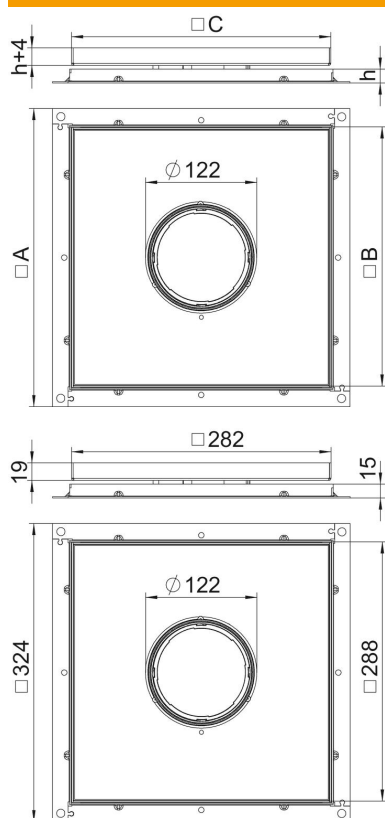

Technical data sheet

Frame cassette for tube body, RKF, nominal size 250-3,
stainless steel

Item number: 7409404

Frame cassette for tube body, for UZD250-3, for the installation of accessories in
dry or wet-cleaned floors indoors.

VA Stainless steel, grade 354/1

Master data

Item number	7409404
Type	RKF3 V2 15
Description 1	Frame cassette
Description 2	for tube
Manufacturer	OBO
Dimension	283x283x15
Material	Stainless steel, grade 354/1
Smallest sales unit	1
Unit of quantity	Piece
Weight	398.9 kg
Weight unit	kg/100 pc.

Technical data sheet

Frame cassette for tube body, RKF, nominal size 250-3,
stainless steel

Item number: 7409404

Dimensions

Dimension A	324 mm
Dimension B	288 mm
Dimension C	282 mm
Dimension h	15 mm

Technical data