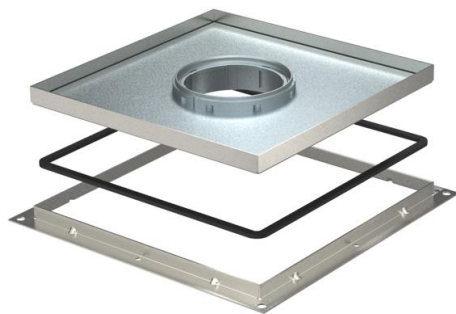

Technical data sheet

Frame cassette for tube body, RKF, nominal size 250-3,
stainless steel

Item number: 7409404

Frame cassette for tube body, for UZD250-3, for the installation of accessories in
dry or wet-cleaned floors indoors.

VA Stainless steel, grade 354/1

Master data

Item number	7409404
Type	RKF3 V2 15
Description 1	Frame cassette
Description 2	for tube
Manufacturer	OBO
Dimension	283x283x15
Material	Stainless steel, grade 354/1
Smallest sales unit	1
Unit of quantity	Piece
Weight	398.9 kg
Weight unit	kg/100 pc.

Technical data sheet

Frame cassette for tube body, RKF, nominal size 250-3,
stainless steel

Item number: 7409404

Dimensions

Dimension A	324 mm
Dimension B	288 mm
Dimension C	282 mm
Dimension h	15 mm

Technical data