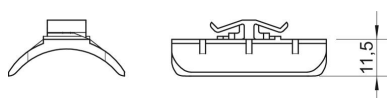

## Master data

Item number	1195700
Type	2058 70 LGR
Description 1	Counter-trough
Manufacturer	OBO
Dimension	64-70mm
Colour	Light grey; RAL 7035
Material	Polypropylene
Smallest sales unit	50
Unit of quantity	Piece
Weight	0.453 kg
Weight unit	kg/100 pc.

# Technical data sheet

Counter-trough, plastic 16–17 mm slot width

Item number: 1195700

## Dimensions

Dimension B	50 mm
Dimension H	11.5 mm
Dimension L	40 mm