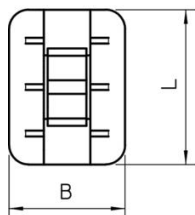

## Master data

Item number	1195700
Type	2058 70 LGR
Description 1	Counter-trough
Manufacturer	OBO
Dimension	64-70mm
Colour	Light grey; RAL 7035
Material	Polypropylene
Smallest sales unit	50
Unit of quantity	Piece
Weight	0.453 kg
Weight unit	kg/100 pc.

# Technical data sheet

Counter-trough, plastic 16–17 mm slot width

Item number: 1195700

## Dimensions

Dimension B	50 mm
Dimension H	11.5 mm
Dimension L	40 mm

## Technical data

Counter-trough/clip version	Counter sleeve
Suitable for max. cable diameter	70 mm
Halogen-free	yes
Clamping range D, max.	70 mm
Clamping range D, min.	64 mm