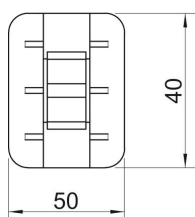

## Master data

Item number	1195700
Type	2058 70 LGR
Description 1	Counter-trough
Manufacturer	OBO
Dimension	64-70mm
Colour	Light grey; RAL 7035
Material	Polypropylene
Smallest sales unit	50
Unit of quantity	Piece
Weight	0.453 kg
Weight unit	kg/100 pc.

# Technical data sheet

Counter-trough, plastic 16–17 mm slot width

Item number: 1195700

## Dimensions

Dimension B	50 mm
Dimension H	11.5 mm
Dimension L	40 mm

## Technical data

Counter-trough/clip version	Counter sleeve
Suitable for max. cable diameter	70 mm
Halogen-free	yes
Clamping range D, max.	70 mm
Clamping range D, min.	64 mm