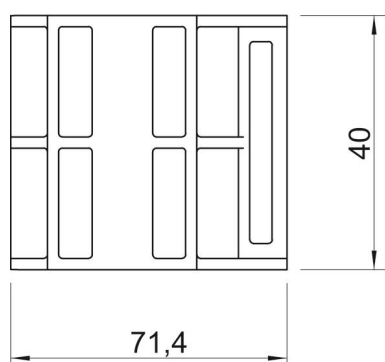

Technical data sheet

Counter-trough, plastic, universal

Item number: 1197762

Irrespective of the rail, universally applicable by pushing onto a limb of the BBS clamp clip.

PP Polypropylene

Master data

Item number	1197762
Type	2058FW 76 LGR
Description 1	Counter-trough
Manufacturer	OBO
Dimension	70-76mm
Colour	Light grey; RAL 7035
Material	Polypropylene
Smallest sales unit	25
Unit of quantity	Piece
Weight	0.637 kg
Weight unit	kg/100 pc.

Technical data sheet

Counter-trough, plastic, universal

Item number: 1197762

Dimensions

Dimension B	71.4 mm
Dimension H	11 mm
Dimension L	40 mm

Technical data

Counter-trough/clip version	Counter sleeve
Suitable for max. cable diameter	76 mm
Halogen-free	yes
Clamping range D, max.	76 mm
Clamping range D, min.	70 mm