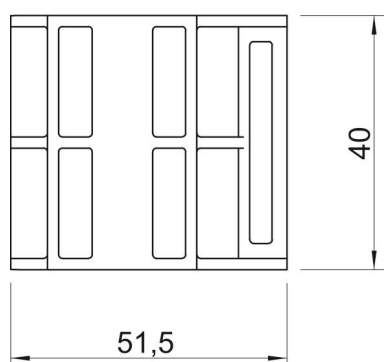

Technical data sheet

Counter-trough, plastic, universal

Item number: 1197525

Irrespective of the rail, universally applicable by pushing onto a limb of the BBS clamp clip.

PP Polypropylene

Master data

Item number	1197525
Type	2058FW 52 LGR
Description 1	Counter-trough
Manufacturer	OBO
Dimension	46-52mm
Colour	Light grey; RAL 7035
Material	Polypropylene
Smallest sales unit	100
Unit of quantity	Piece
Weight	0.42 kg
Weight unit	kg/100 pc.

Technical data sheet

Counter-trough, plastic, universal

Item number: 1197525

Dimensions

Dimension B	51.5 mm
Dimension H	9.8 mm
Dimension L	40 mm

Technical data

Counter-trough/clip version	Counter sleeve
Suitable for max. cable diameter	52 mm
Halogen-free	yes
Clamping range D, max.	52 mm
Clamping range D, min.	46 mm