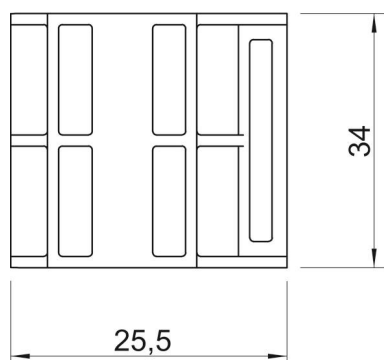

Technical data sheet

Counter-trough, plastic, universal

Item number: 1197223

Irrespective of the rail, universally applicable by pushing onto a limb of the BBS clamp clip.

PP Polypropylene

Master data

Item number	1197223
Type	2058FW 22 LGR
Description 1	Counter-trough
Manufacturer	OBO
Dimension	16-22mm
Colour	Light grey; RAL 7035
Material	Polypropylene
Smallest sales unit	100
Unit of quantity	Piece
Weight	0.164 kg
Weight unit	kg/100 pc.

Technical data sheet

Counter-trough, plastic, universal

Item number: 1197223

Dimensions

Dimension B	25.5 mm
Dimension H	5.8 mm
Dimension L	34 mm

Technical data

Counter-trough/clip version	Counter sleeve
Suitable for max. cable diameter	22 mm
Halogen-free	yes
Clamping range D, max.	22 mm
Clamping range D, min.	16 mm